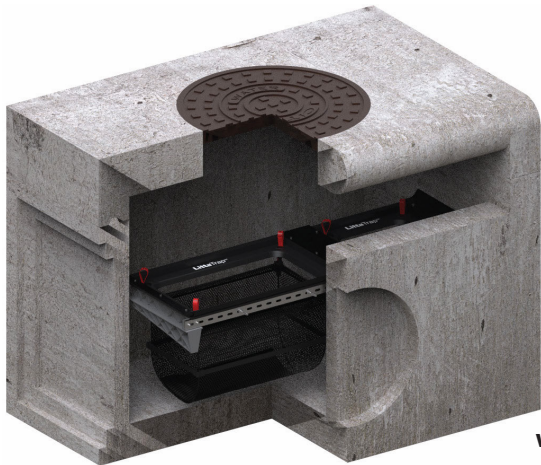

With improvements over the last 25 years the EnviroPod™ LittaTrap™ catch basin treatment system is one of the world's best.

The intuitive and adaptive design allows easy install and operation in all forms of stormwater catch basin infrastructure. The design maximizes hydraulic conductivity and storage volume.

- » **EASY INSTALLATION** with fewer parts and a lighter frame, the installation process is quicker and saves you time on site
- » **FLEXIBILITY** The flexible design allows the system to be easily adjusted to fit any catch basin configurations
- » **SEAL AND ADAPTOR KITS** for irregular sized and manhole catchbasins
- » **HAND MAINTENANCE** The LittaTrap™ can be maintained quickly and easily by hand or by vacuum truck
- » **THIRD PARTY TESTED** and hydraulically engineered
- » **LIGHTWEIGHT & DURABLE** The lightweight yet durable design of the LittaTrap™ is a safer and a longer lasting product than the alternatives
- » **MULTIPLE CONFIGURATIONS** Multiple configurations available; Manhole, Curb and Grate Inlet available. Contact us to start your project today.

1 Lift

Lift the LittaTrap™ out of the catch basin using the LIFT handles.

2 Tip

Tip the contents out of LittaTrap™ into suitable receptacle for contents.

3 Reuse

Reuse the LittaTrap™ by placing securely back into the surrounding frame and seal, and close grate.

INSTALLATION - CURB INLET AND GRATE INLET

Scan QR code to download installation manual or go to:

www.enviropod.com/resources/installation

Captured trash from one LittaTrap™