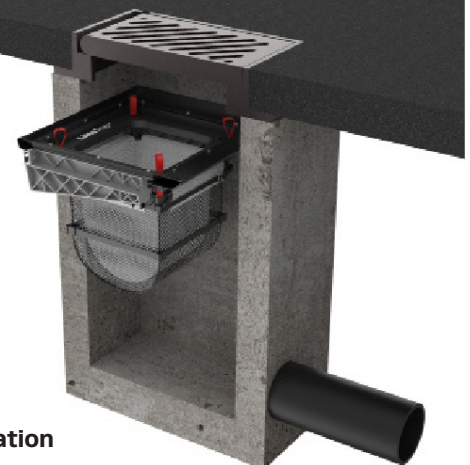

With improvements over the last 25 years the EnviroPod™ LittaTrap™ catch basin treatment system is one of the world's best.

The intuitive and adaptive design allows easy install and operation in all forms of stormwater catch basin infrastructure. The design maximizes hydraulic conductivity and storage volume.

- » **EASY INSTALLATION** with fewer parts and a lighter frame, the installation process is quicker and saves you time on site
- » **FLEXIBILITY** The flexible design allows the system to be easily adjusted to fit any catch basin configurations
- » **SEAL AND ADAPTOR KITS** for irregular sized and manhole catchbasins
- » **HAND MAINTENANCE** The LittaTrap™ can be maintained quickly and easily by hand or by vacuum truck
- » **THIRD PARTY TESTED** and hydraulically engineered
- » **LIGHTWEIGHT & DURABLE** The lightweight yet durable design of the LittaTrap™ is a safer and a longer lasting product than the alternatives
- » **MULTIPLE CONFIGURATIONS** Multiple configurations available; Manhole, Curb and Grate Inlet available. Contact us to start your project today.

1 Lift

Lift the LittaTrap™ out of the catch basin using the LIFT handles.

2 Tip

Tip the contents out of LittaTrap™ into suitable receptacle for contents.

3 Reuse

Reuse the LittaTrap™ by placing securely back into the surrounding frame and seal, and close grate.

INSTALLATION - CURB INLET AND GRATE INLET

Scan QR code to download installation manual or go to:

www.enviropod.com/resources/installation

Captured trash from one LittaTrap™