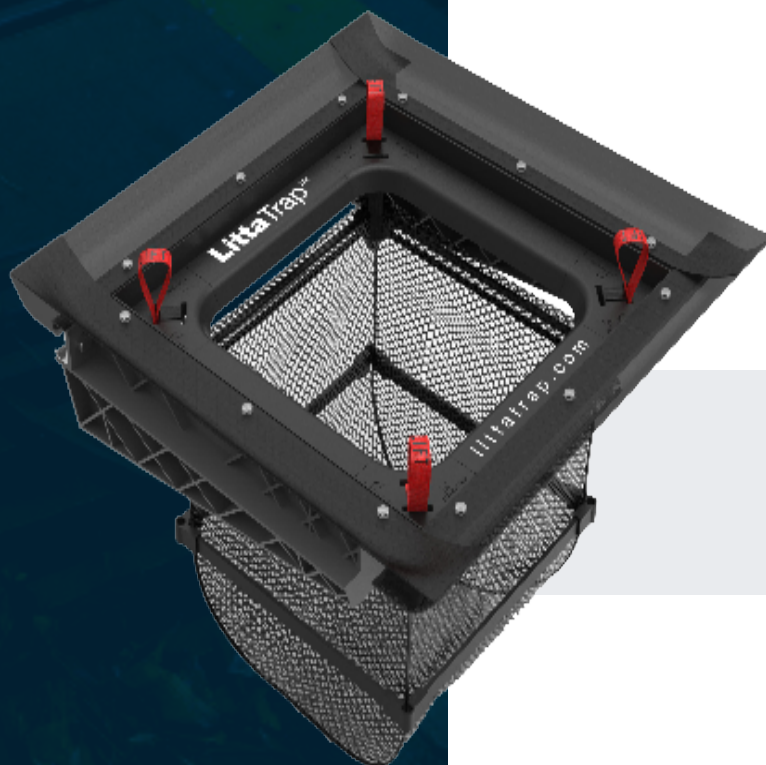

» **THE LEADING CATCH BASIN INSERT TECHNOLOGY**

» **ENVIROPOD™ HAS OVER 25 YEARS OF DEVELOPING AT-SOURCE TREATMENT**

» **OVER 50,000 ENVIROPOD™ INSTALLATIONS WORLDWIDE**

» **IMPLEMENTED BY MUNICIPALITIES AND BUSINESSES**

With improvements over the last 25 years the EnviroPod™ LittaTrap™ catch basin treatment system is one of the world's best.

The intuitive and adaptive design allows easy install and operation in all forms of stormwater catch basin infrastructure. The design maximizes hydraulic conductivity and storage volume.

- » **EASY INSTALLATION** with fewer parts and a lighter frame, the installation process is quicker and saves you time on site
- » **FLEXIBILITY** The flexible design allows the system to be easily adjusted to fit any catch basin configurations
- » **SEAL AND ADAPTOR KITS** for irregular sized and manhole catchbasins
- » **HAND MAINTENANCE** The LittaTrap™ can be maintained quickly and easily by hand or by vacuum truck
- » **THIRD PARTY TESTED** and hydraulically engineered
- » **LIGHTWEIGHT & DURABLE** The lightweight yet durable design of the LittaTrap™ is a safer and a longer lasting product than the alternatives
- » **MULTIPLE CONFIGURATIONS** Multiple configurations available; Manhole, Curb and Grate Inlet available. Contact us to start your project today.

1 Lift

Lift the LittaTrap™ out of the catch basin using the LIFT handles.

2 Tip

Tip the contents out of LittaTrap™ into suitable receptacle for contents.

3 Reuse

Reuse the LittaTrap™ by placing securely back into the surrounding frame and seal, and close grate.