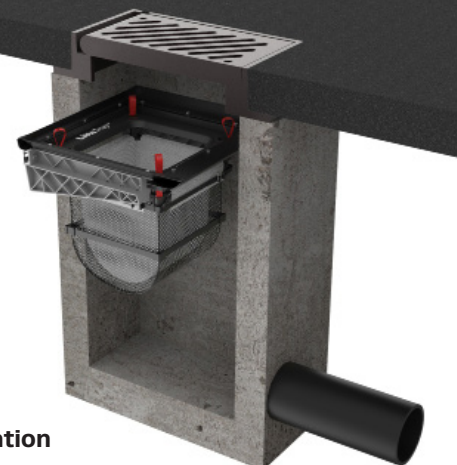

With improvements over the last 25 years the EnviroPod™ LittaTrap™ catch basin treatment system is one of the world's best.

The intuitive and adaptive design allows easy install and operation in all forms of stormwater catch basin infrastructure. The design maximizes hydraulic conductivity and storage volume.

- » **EASY INSTALLATION** with fewer parts and a lighter frame, the installation process is quicker and saves you time on site
- » **FLEXIBILITY** The flexible design allows the system to be easily adjusted to fit any catch basin configurations
- » **SEAL AND ADAPTOR KITS** for irregular sized and manhole catchbasins
- » **HAND MAINTENANCE**
The LittaTrap™ can be maintained quickly and easily by hand or by vacuum truck
- » **THIRD PARTY TESTED** and hydraulically engineered
- » **LIGHTWEIGHT & DURABLE**
The lightweight yet durable design of the LittaTrap™ is a safer and a longer lasting product than the alternatives
- » **MULTIPLE CONFIGURATIONS**
Multiple configurations available; Manhole, Curb and Grate Inlet available. Contact us to start your project today.

1 Lift

Lift the LittaTrap™ out of the catch basin using the LIFT handles.

2 Tip

Tip the contents out of LittaTrap™ into suitable receptacle for contents.

3 Reuse

Reuse the LittaTrap™ by placing securely back into the surrounding frame and seal, and close grate.

INSTALLATION - CURB INLET AND GRATE INLET

Scan QR code to download installation manual or go to:

www.enviropod.com/resources/installation

Captured trash from one LittaTrap™