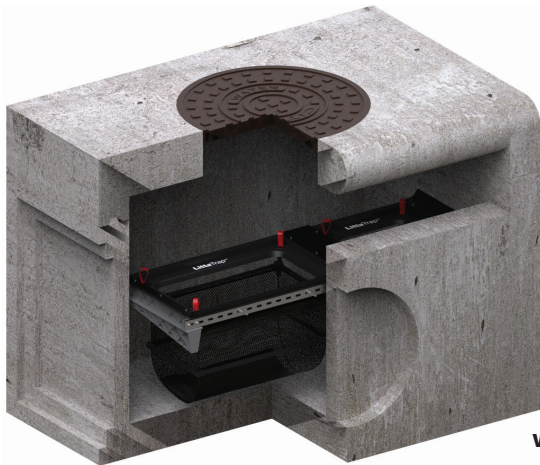

With improvements over the last 25 years the EnviroPod™ LittaTrap™ catch basin treatment system is one of the world's best.

The intuitive and adaptive design allows easy install and operation in all forms of stormwater catch basin infrastructure. The design maximizes hydraulic conductivity and storage volume.

- » **EASY INSTALLATION** with fewer parts and a lighter frame, the installation process is quicker and saves you time on site
- » **FLEXIBILITY** The flexible design allows the system to be easily adjusted to fit any catch basin configurations
- » **SEAL AND ADAPTOR KITS** for irregular sized and manhole catchbasins
- » **HAND MAINTENANCE**
The LittaTrap™ can be maintained quickly and easily by hand or by vacuum truck
- » **THIRD PARTY TESTED** and hydraulically engineered
- » **LIGHTWEIGHT & DURABLE**
The lightweight yet durable design of the LittaTrap™ is a safer and a longer lasting product than the alternatives
- » **MULTIPLE CONFIGURATIONS**
Multiple configurations available; Manhole, Curb and Grate Inlet available. Contact us to start your project today.

1 Lift

Lift the LittaTrap™ out of the catch basin using the LIFT handles.

2 Tip

Tip the contents out of LittaTrap™ into suitable receptacle for contents.

3 Reuse

Reuse the LittaTrap™ by placing securely back into the surrounding frame and seal, and close grate.

INSTALLATION - CURB INLET AND GRATE INLET

Scan QR code to download installation manual or go to:

www.enviropod.com/resources/installation

Captured trash from one LittaTrap™