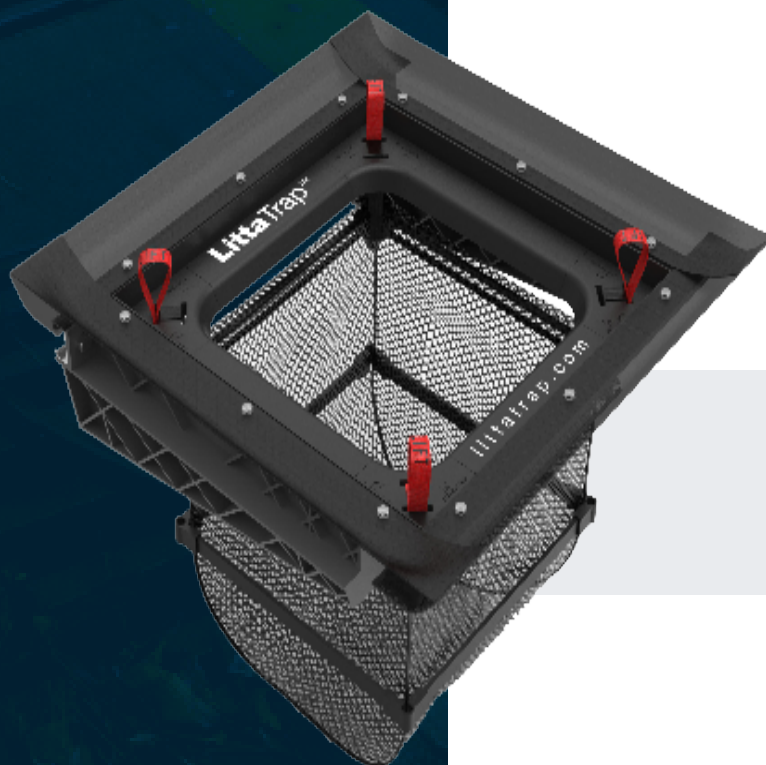

» **THE LEADING
CATCH BASIN INSERT
TECHNOLOGY**

» **ENVIROPOD™ HAS
OVER 25 YEARS
OF DEVELOPING
AT-SOURCE
TREATMENT**

» **OVER 50,000
ENVIROPOD™
INSTALLATIONS
WORLDWIDE**

» **IMPLEMENTED BY
MUNICIPALITIES AND
BUSINESSES**

With improvements over the last 25 years the EnviroPod™ LittaTrap™ catch basin treatment system is one of the world's best.

The intuitive and adaptive design allows easy install and operation in all forms of stormwater catch basin infrastructure. The design maximizes hydraulic conductivity and storage volume.

- » **EASY INSTALLATION** with fewer parts and a lighter frame, the installation process is quicker and saves you time on site
- » **FLEXIBILITY** The flexible design allows the system to be easily adjusted to fit any catch basin configurations
- » **SEAL AND ADAPTOR KITS** for irregular sized and manhole catchbasins
- » **HAND MAINTENANCE**
The LittaTrap™ can be maintained quickly and easily by hand or by vacuum truck
- » **THIRD PARTY TESTED** and hydraulically engineered
- » **LIGHTWEIGHT & DURABLE**
The lightweight yet durable design of the LittaTrap™ is a safer and a longer lasting product than the alternatives
- » **MULTIPLE CONFIGURATIONS**
Multiple configurations available; Manhole, Curb and Grate Inlet available. Contact us to start your project today.

1 Lift

Lift the LittaTrap™ out of the catch basin using the LIFT handles.

2 Tip

Tip the contents out of LittaTrap™ into suitable receptacle for contents.

3 Reuse

Reuse the LittaTrap™ by placing securely back into the surrounding frame and seal, and close grate.